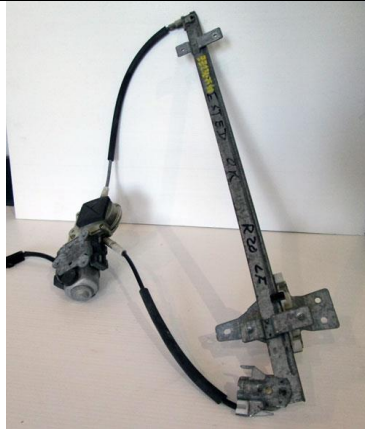

[R20 LF](#)

[NISSAN Starter Motors](#)